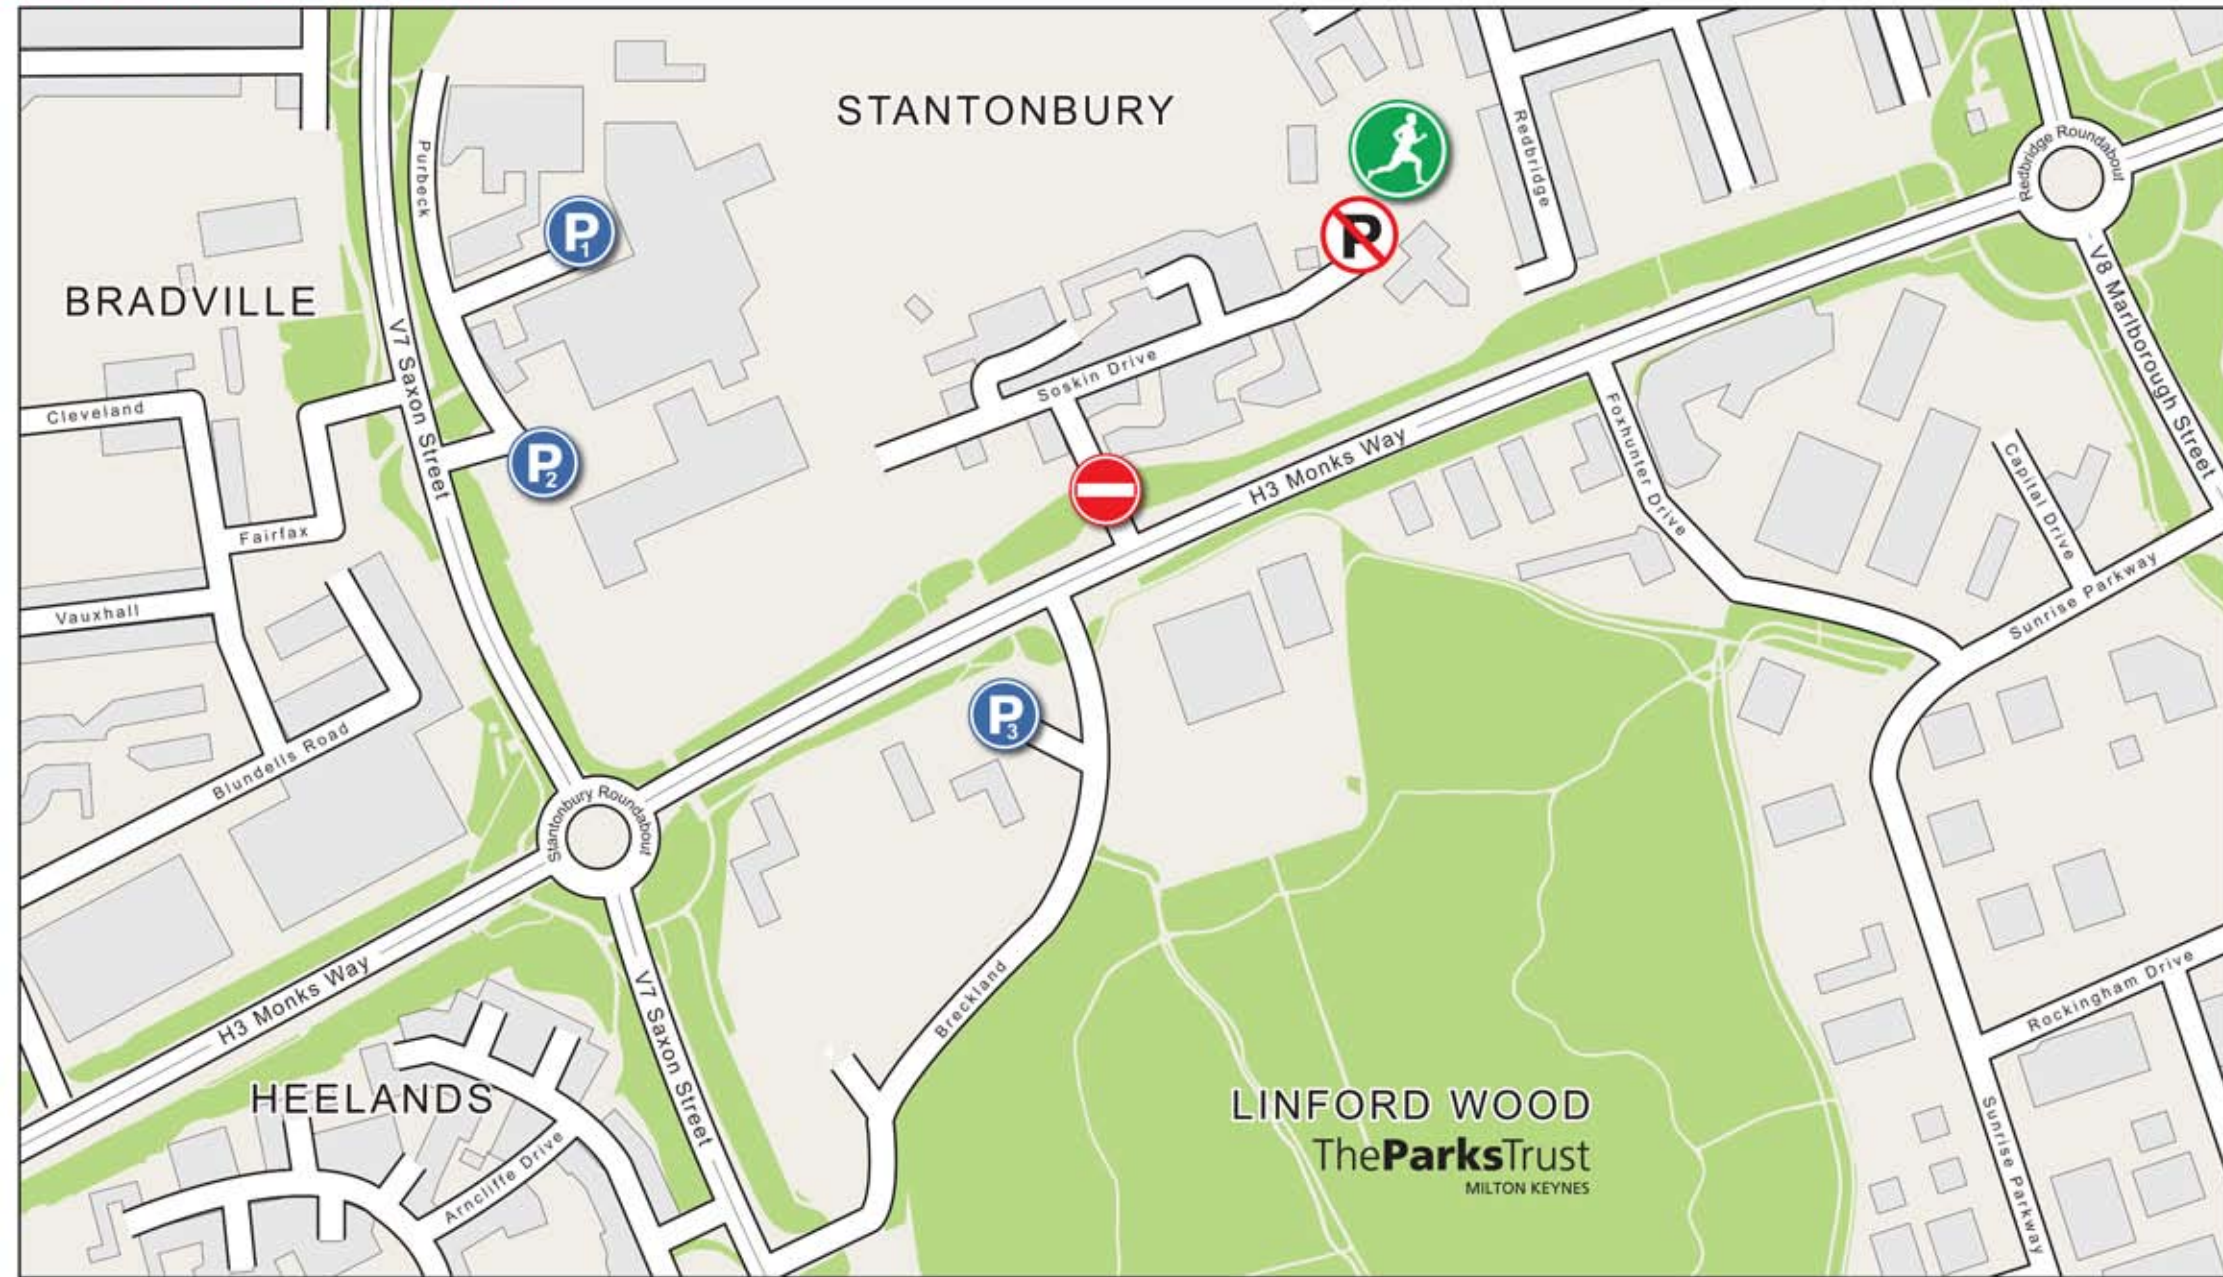

Car Parking:
Car parking facilities may be found off Purbeck and Brecklands.

Race Site & Administration:
Located at The Webber Independent School, MK14 6DP.
Please note there is strictly no parking at the race site or Soskin Drive.

MK Half Marathon & 10k - Parking & Race Site