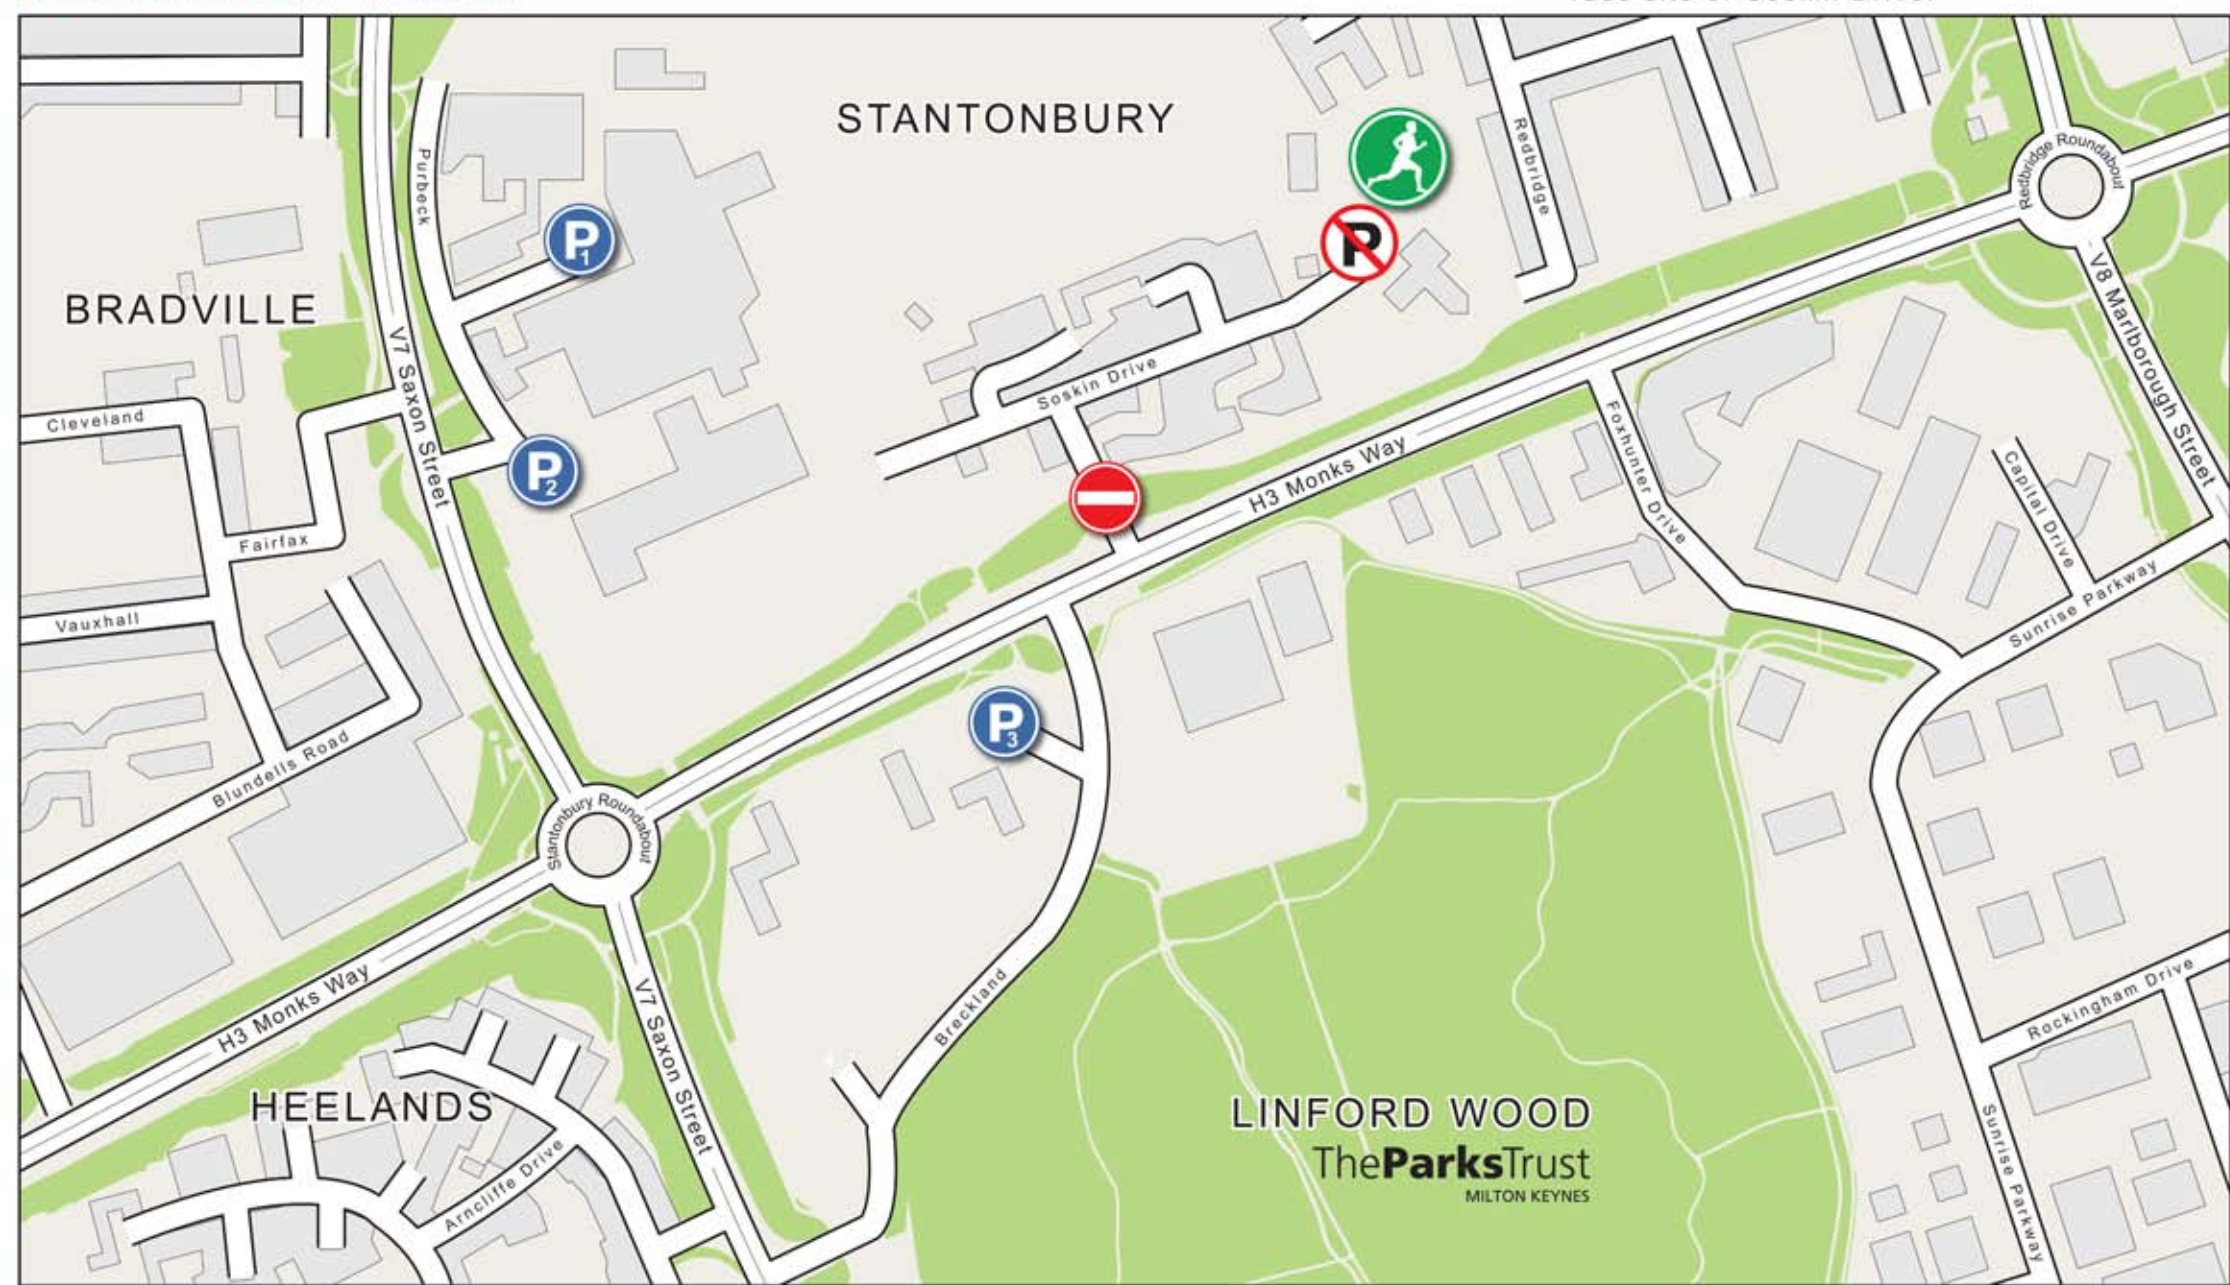

**Car Parking:**  
Car parking facilities may be found off Purbeck and Brecklands.

**Race Site & Administration:**  
Located at The Webber Independent School, MK14 6DP.  
Please note there is strictly no parking at the race site or Soskin Drive.

# MK Half Marathon & 10k - Parking & Race Site